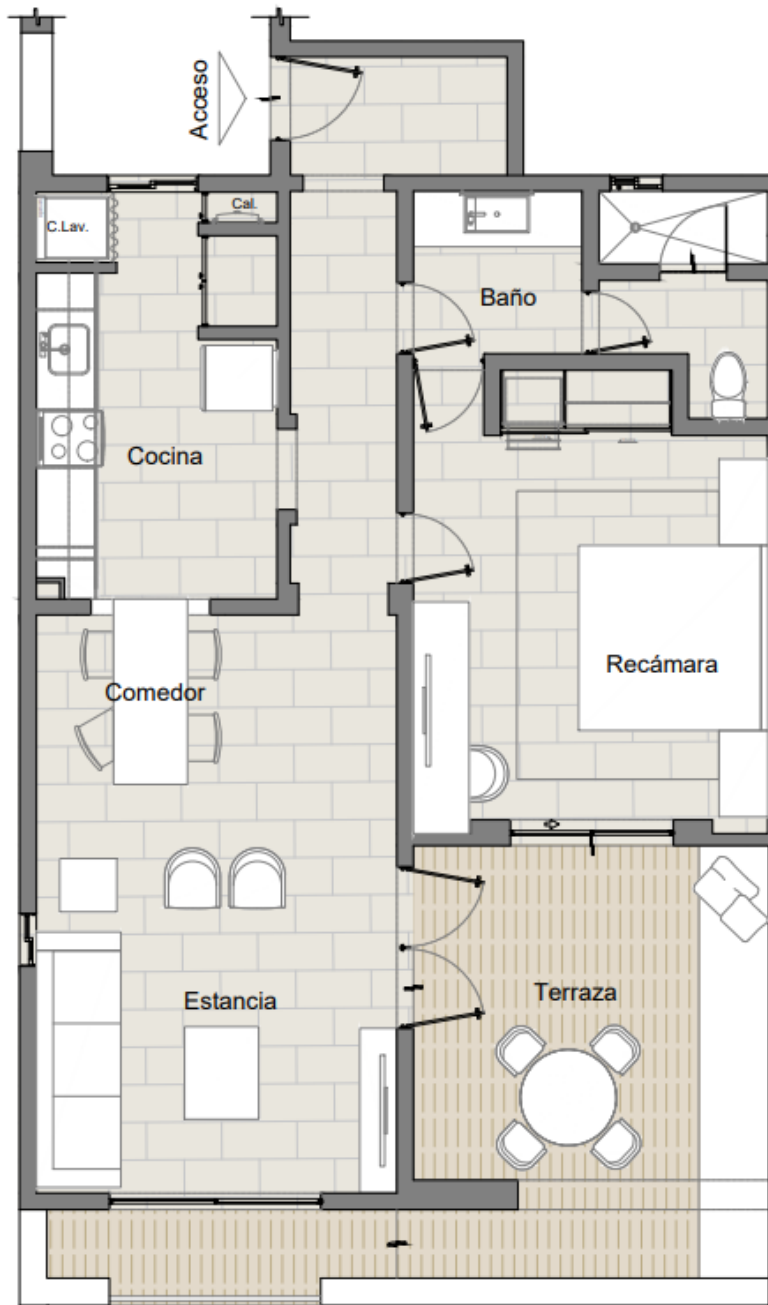

MODELS

MODEL D-01 + lobby

1 BEDROOM
1 BATHROOM

TOTAL AREA: 1160.56sqft
INTERIOR AREA: 908.36sqft
TERRACE: 252.19sqft

NOTE: SQUARE FEET MAY VARY DEPENDING ON UNIT LOCATION

NOTE: SQUARE FEET MAY VARY DEPENDING ON UNIT LOCATION