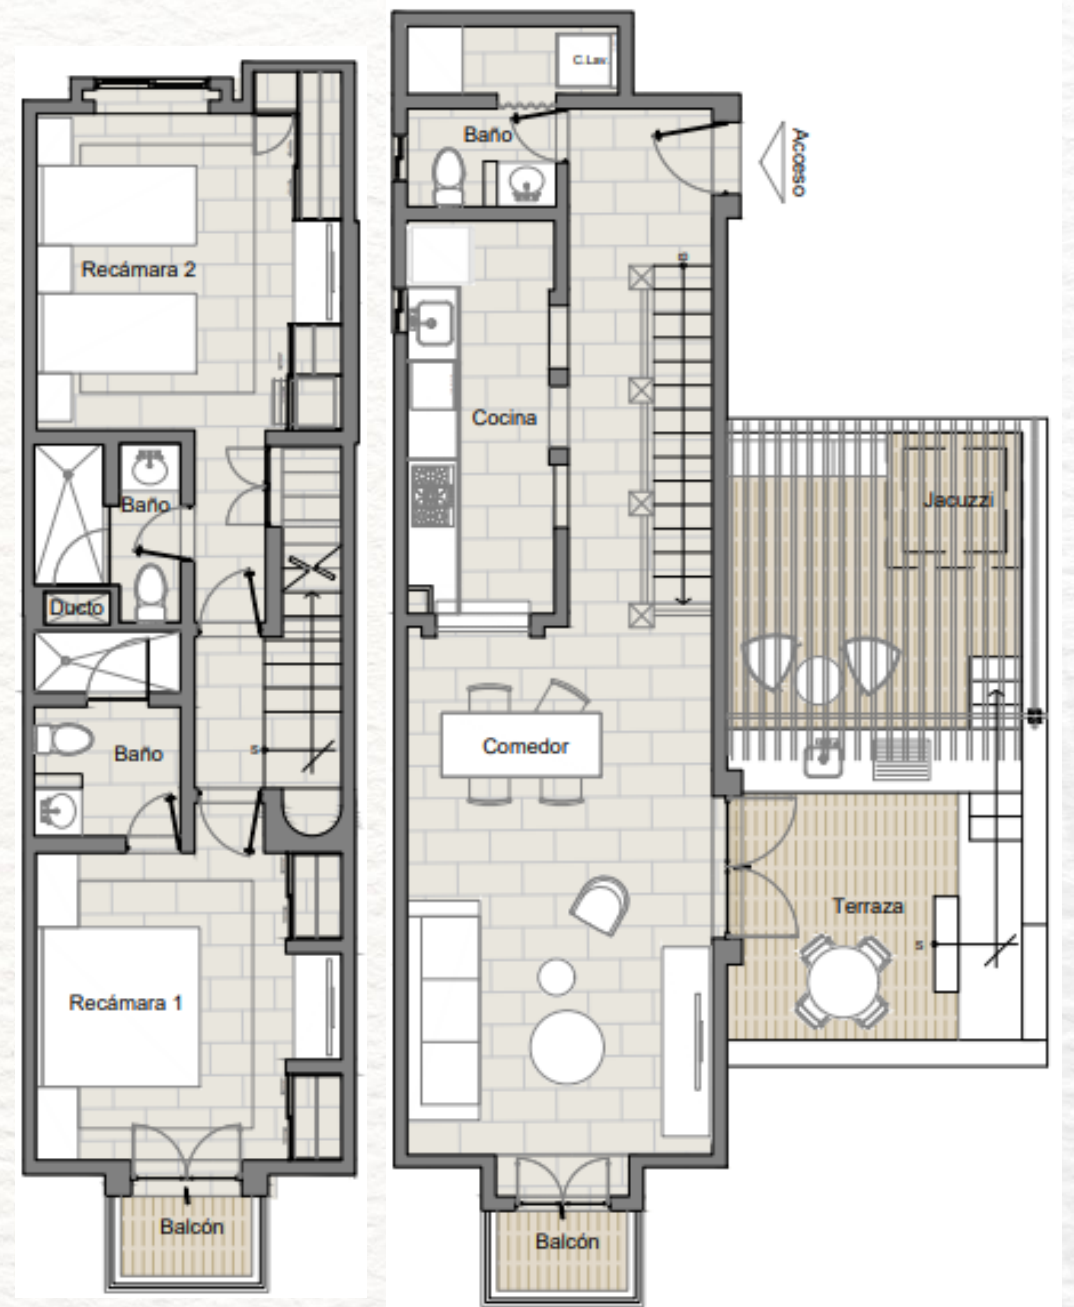

# MODELS

## MODEL D-04

2 BEDROOM  
3 BATHROOM  
\*JACUZZI UPGRADE

TOTAL AREA: 1654.41sqft  
INTERIOR AREA: 1269.06sqft  
TERRACE: 385.34sqft

NOTE: SQUARE FEET MAY VARY DEPENDING ON UNIT LOCATION