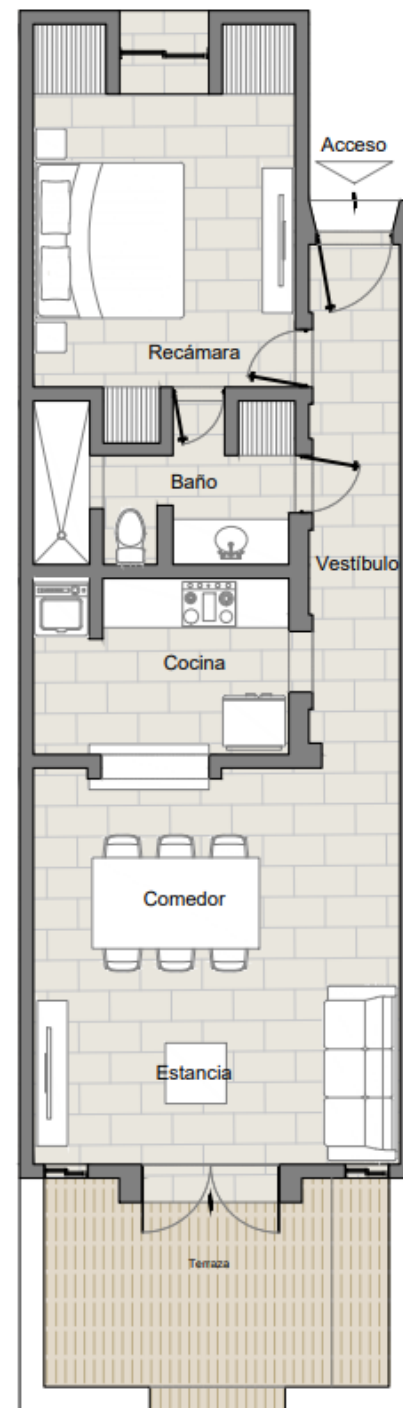

## MODEL C-01

1 BEDROOM  
1 BATHROOM

TOTAL AREA: 989.41sqft  
INTERIOR AREA: 823.76sqft  
TERRACE: 171.46sqft

NOTE: SQUARE FEET MAY VARY DEPENDING ON UNIT LOCATION