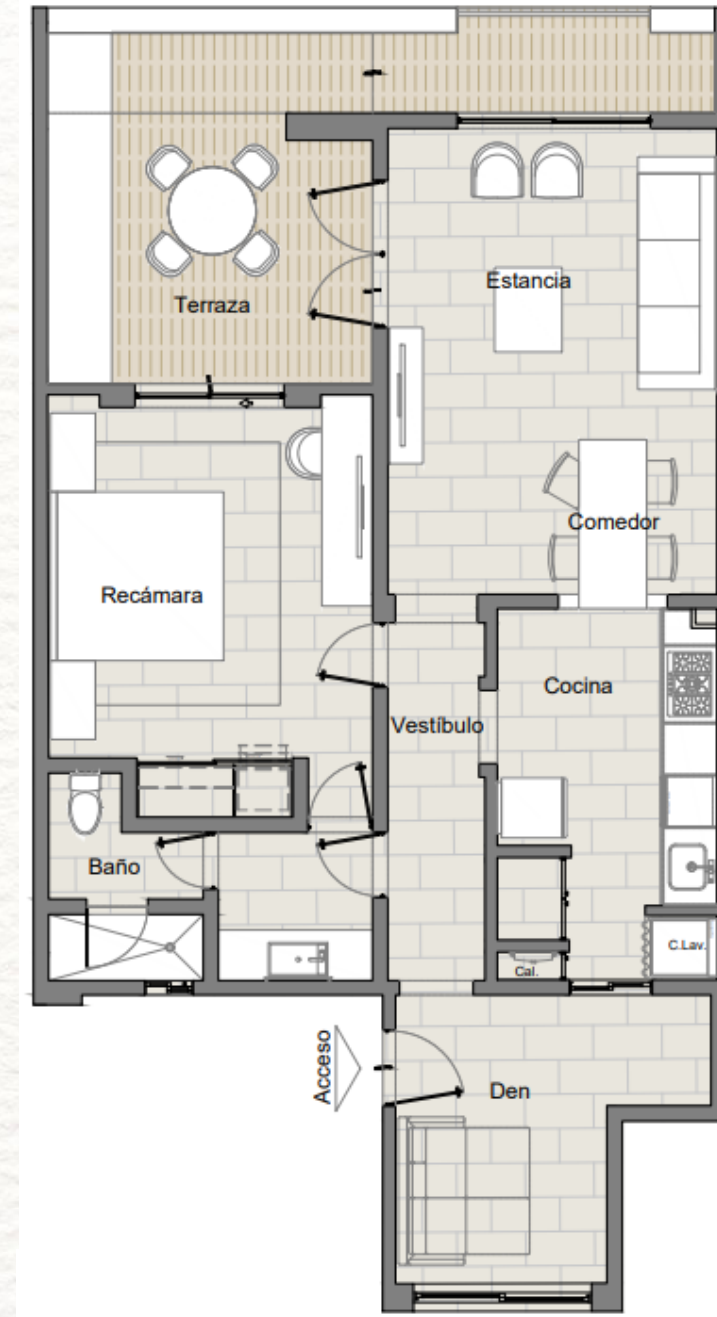

## MODEL D-01 + den

- 1 BEDROOM
- 1 BATHROOM
- 1 DEN

TOTAL AREA: 1206.84sqft  
INTERIOR AREA: 967.99sqft  
TERRACE: 238.85sqft

NOTE: SQUARE FEET MAY VARY DEPENDING ON UNIT LOCATION

NOTE: SQUARE FEET MAY VARY DEPENDING ON UNIT LOCATION