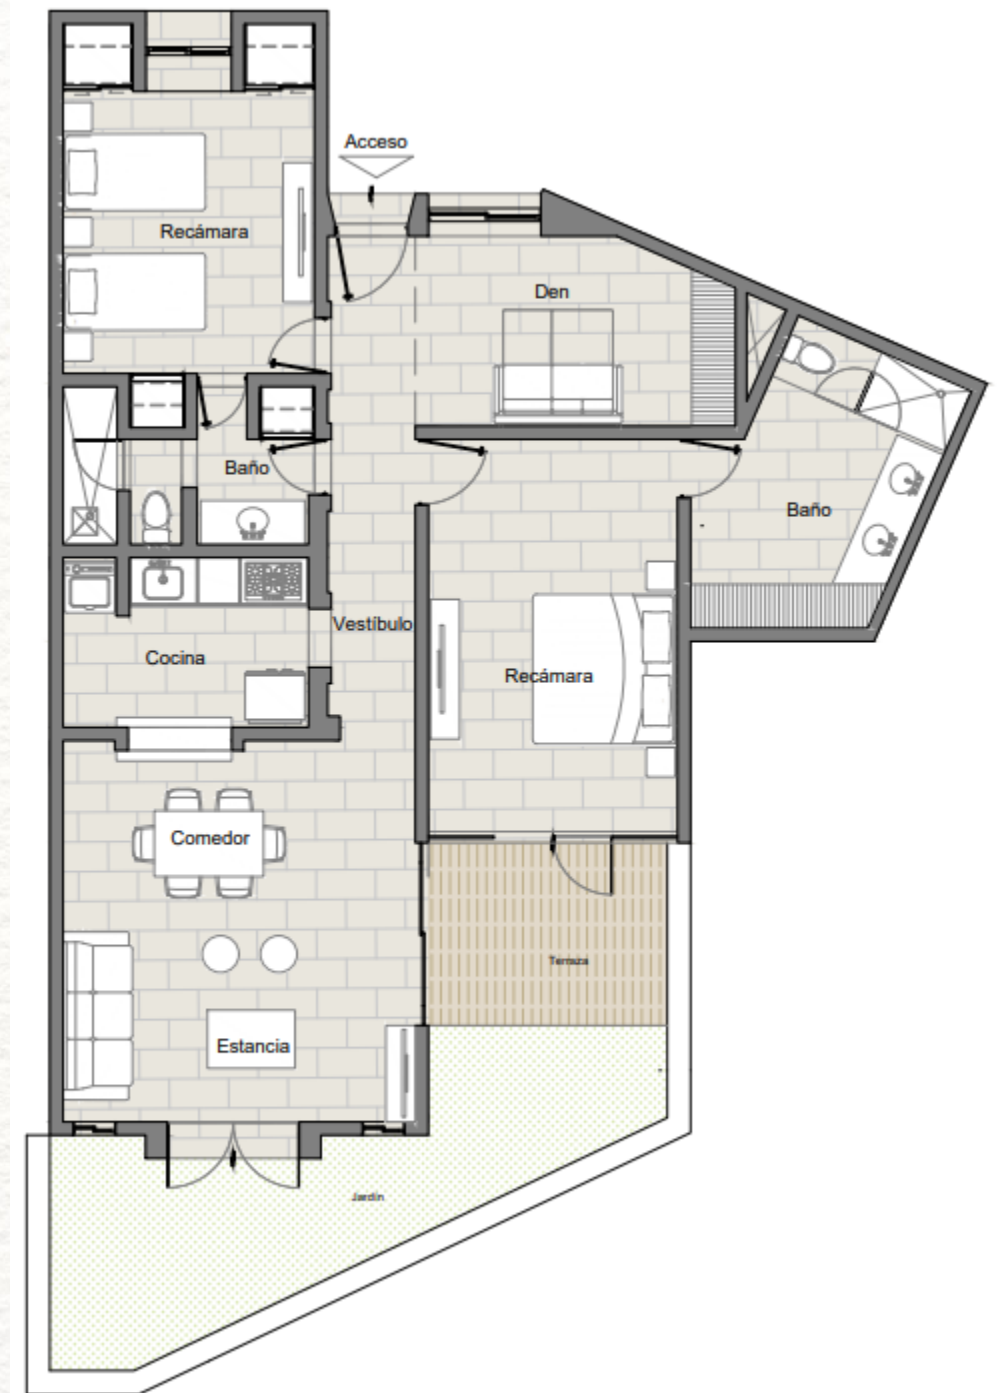

MODELS

MODEL C-03

2 BEDROOM
2 BATHROOM
1 DEN
GARDEN

TOTAL AREA: 1656.99 sqft
INTERIOR AREA: 1321.73 sqft
TERRACE: 87.94 sqft
GARDEN: 246.49sqft

NOTE: SQUARE FEET MAY VARY DEPENDING ON UNIT LOCATION